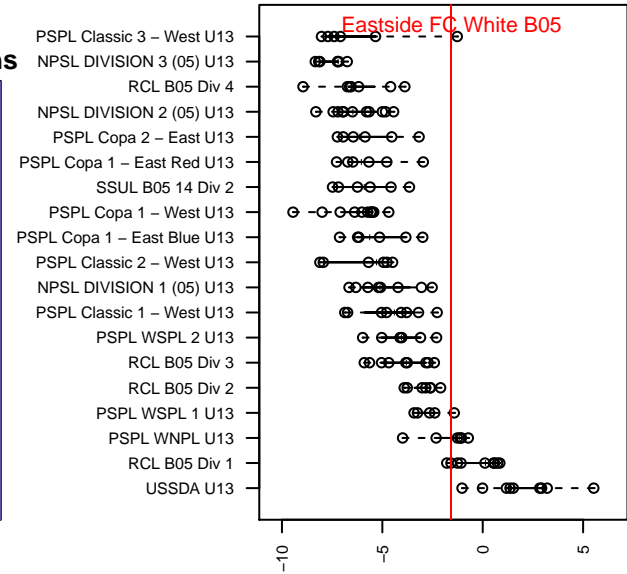

**attack and defense rating
relative to others at age
and all opponents in last 13 months**