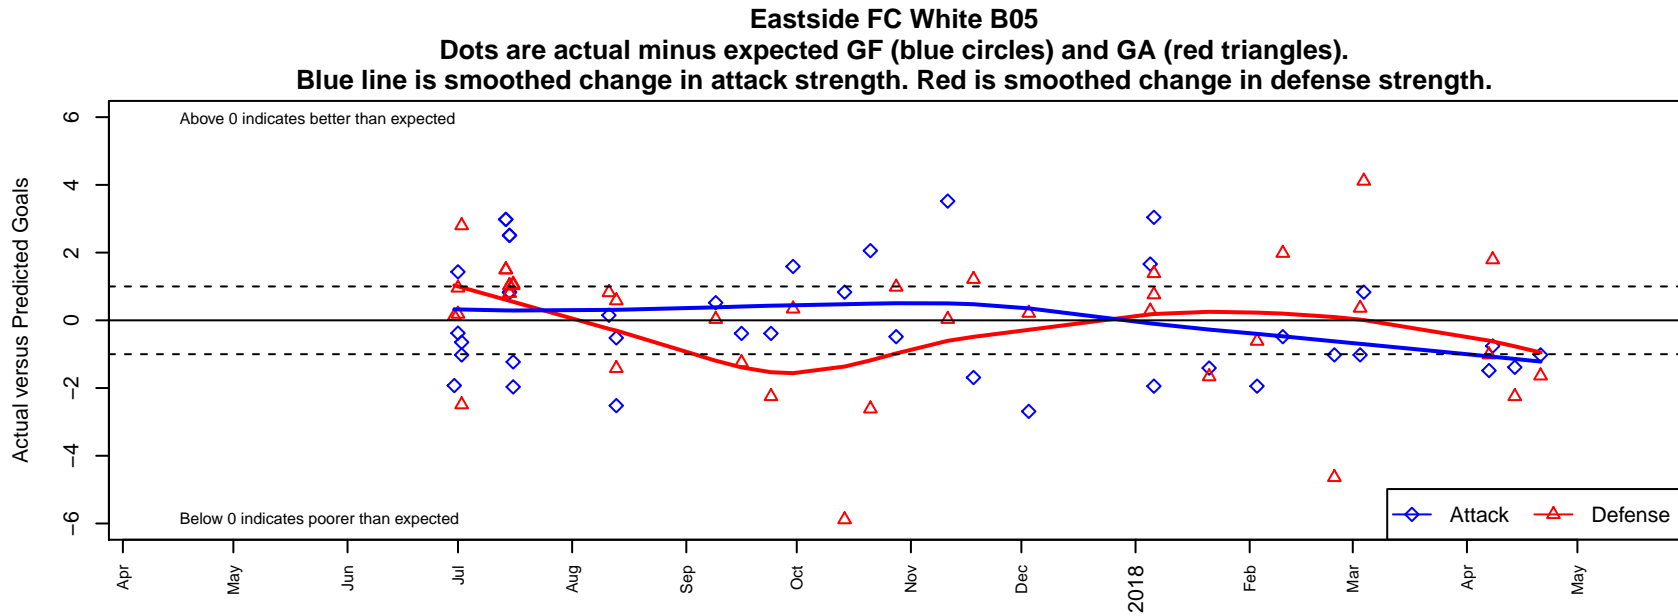

**attack and defense variance (black dot)
relative to other teams
and top 10 in region**

**attack and defense rating
relative to others at age
and all opponents in last 13 months**

Eastside FC White B05

Eastside FC
Preston, WA
B05 total strength=1131
attack=4.52 defense=2.19
fall league = RCL B05 Div 1

alt names used:
Eastside FC B05 White
Eastside FC B05 White B
Eastside FC B05 White B
EFC-WA B05 White B
Eastside FC B05 White B
Eastside FC B05 White B

Venues played:
2017 Rainier Challenge Samba U13
2017 Beaverton Cup U13 Silver
2017 Eastside FC Cup BU13 Gold
2017 RCL B05 Div 1
2017 PacNW Winter Classic 2005 Premier
2017 WYS Championship B05