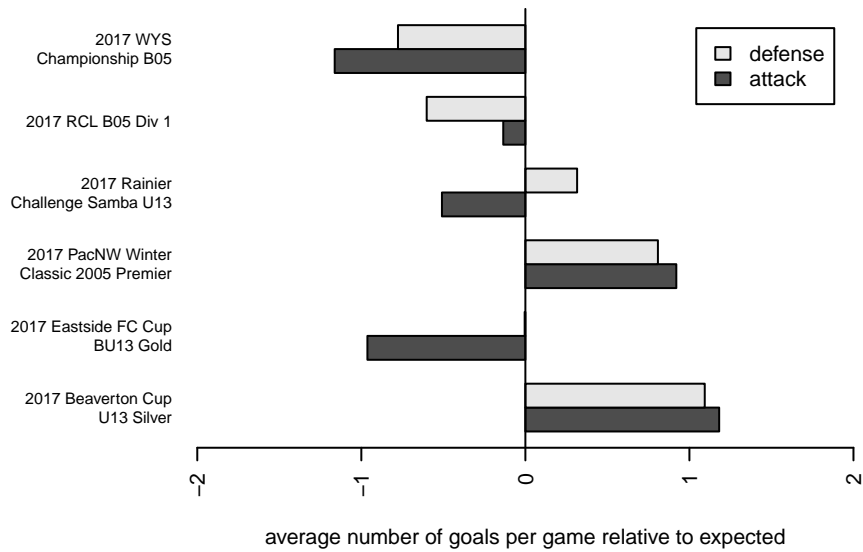

Performance relative to 13 month average