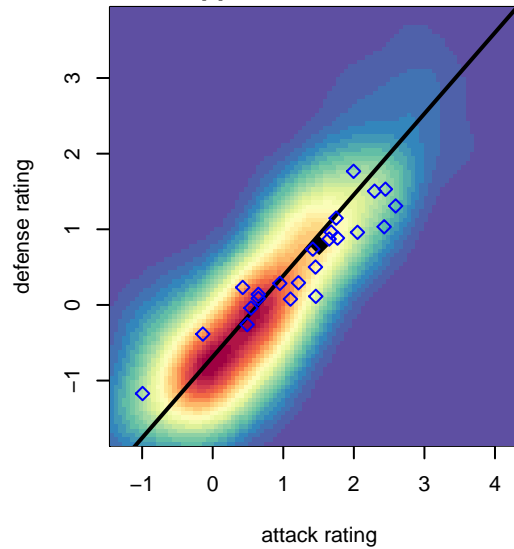

**attack and defense rating
relative to others at age
and all opponents in last 13 months**