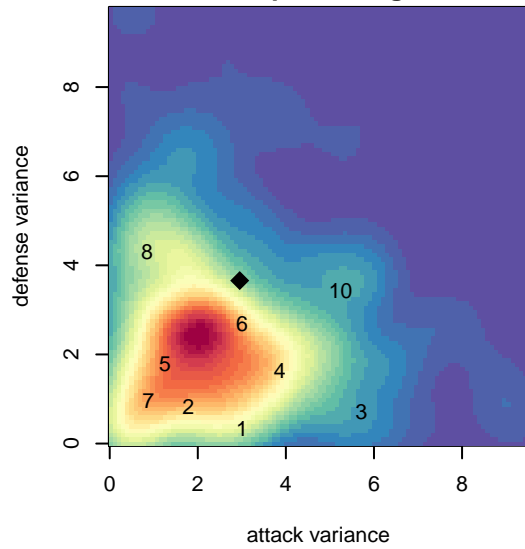

**attack and defense variance (black dot)
relative to other teams
and top 10 in region**